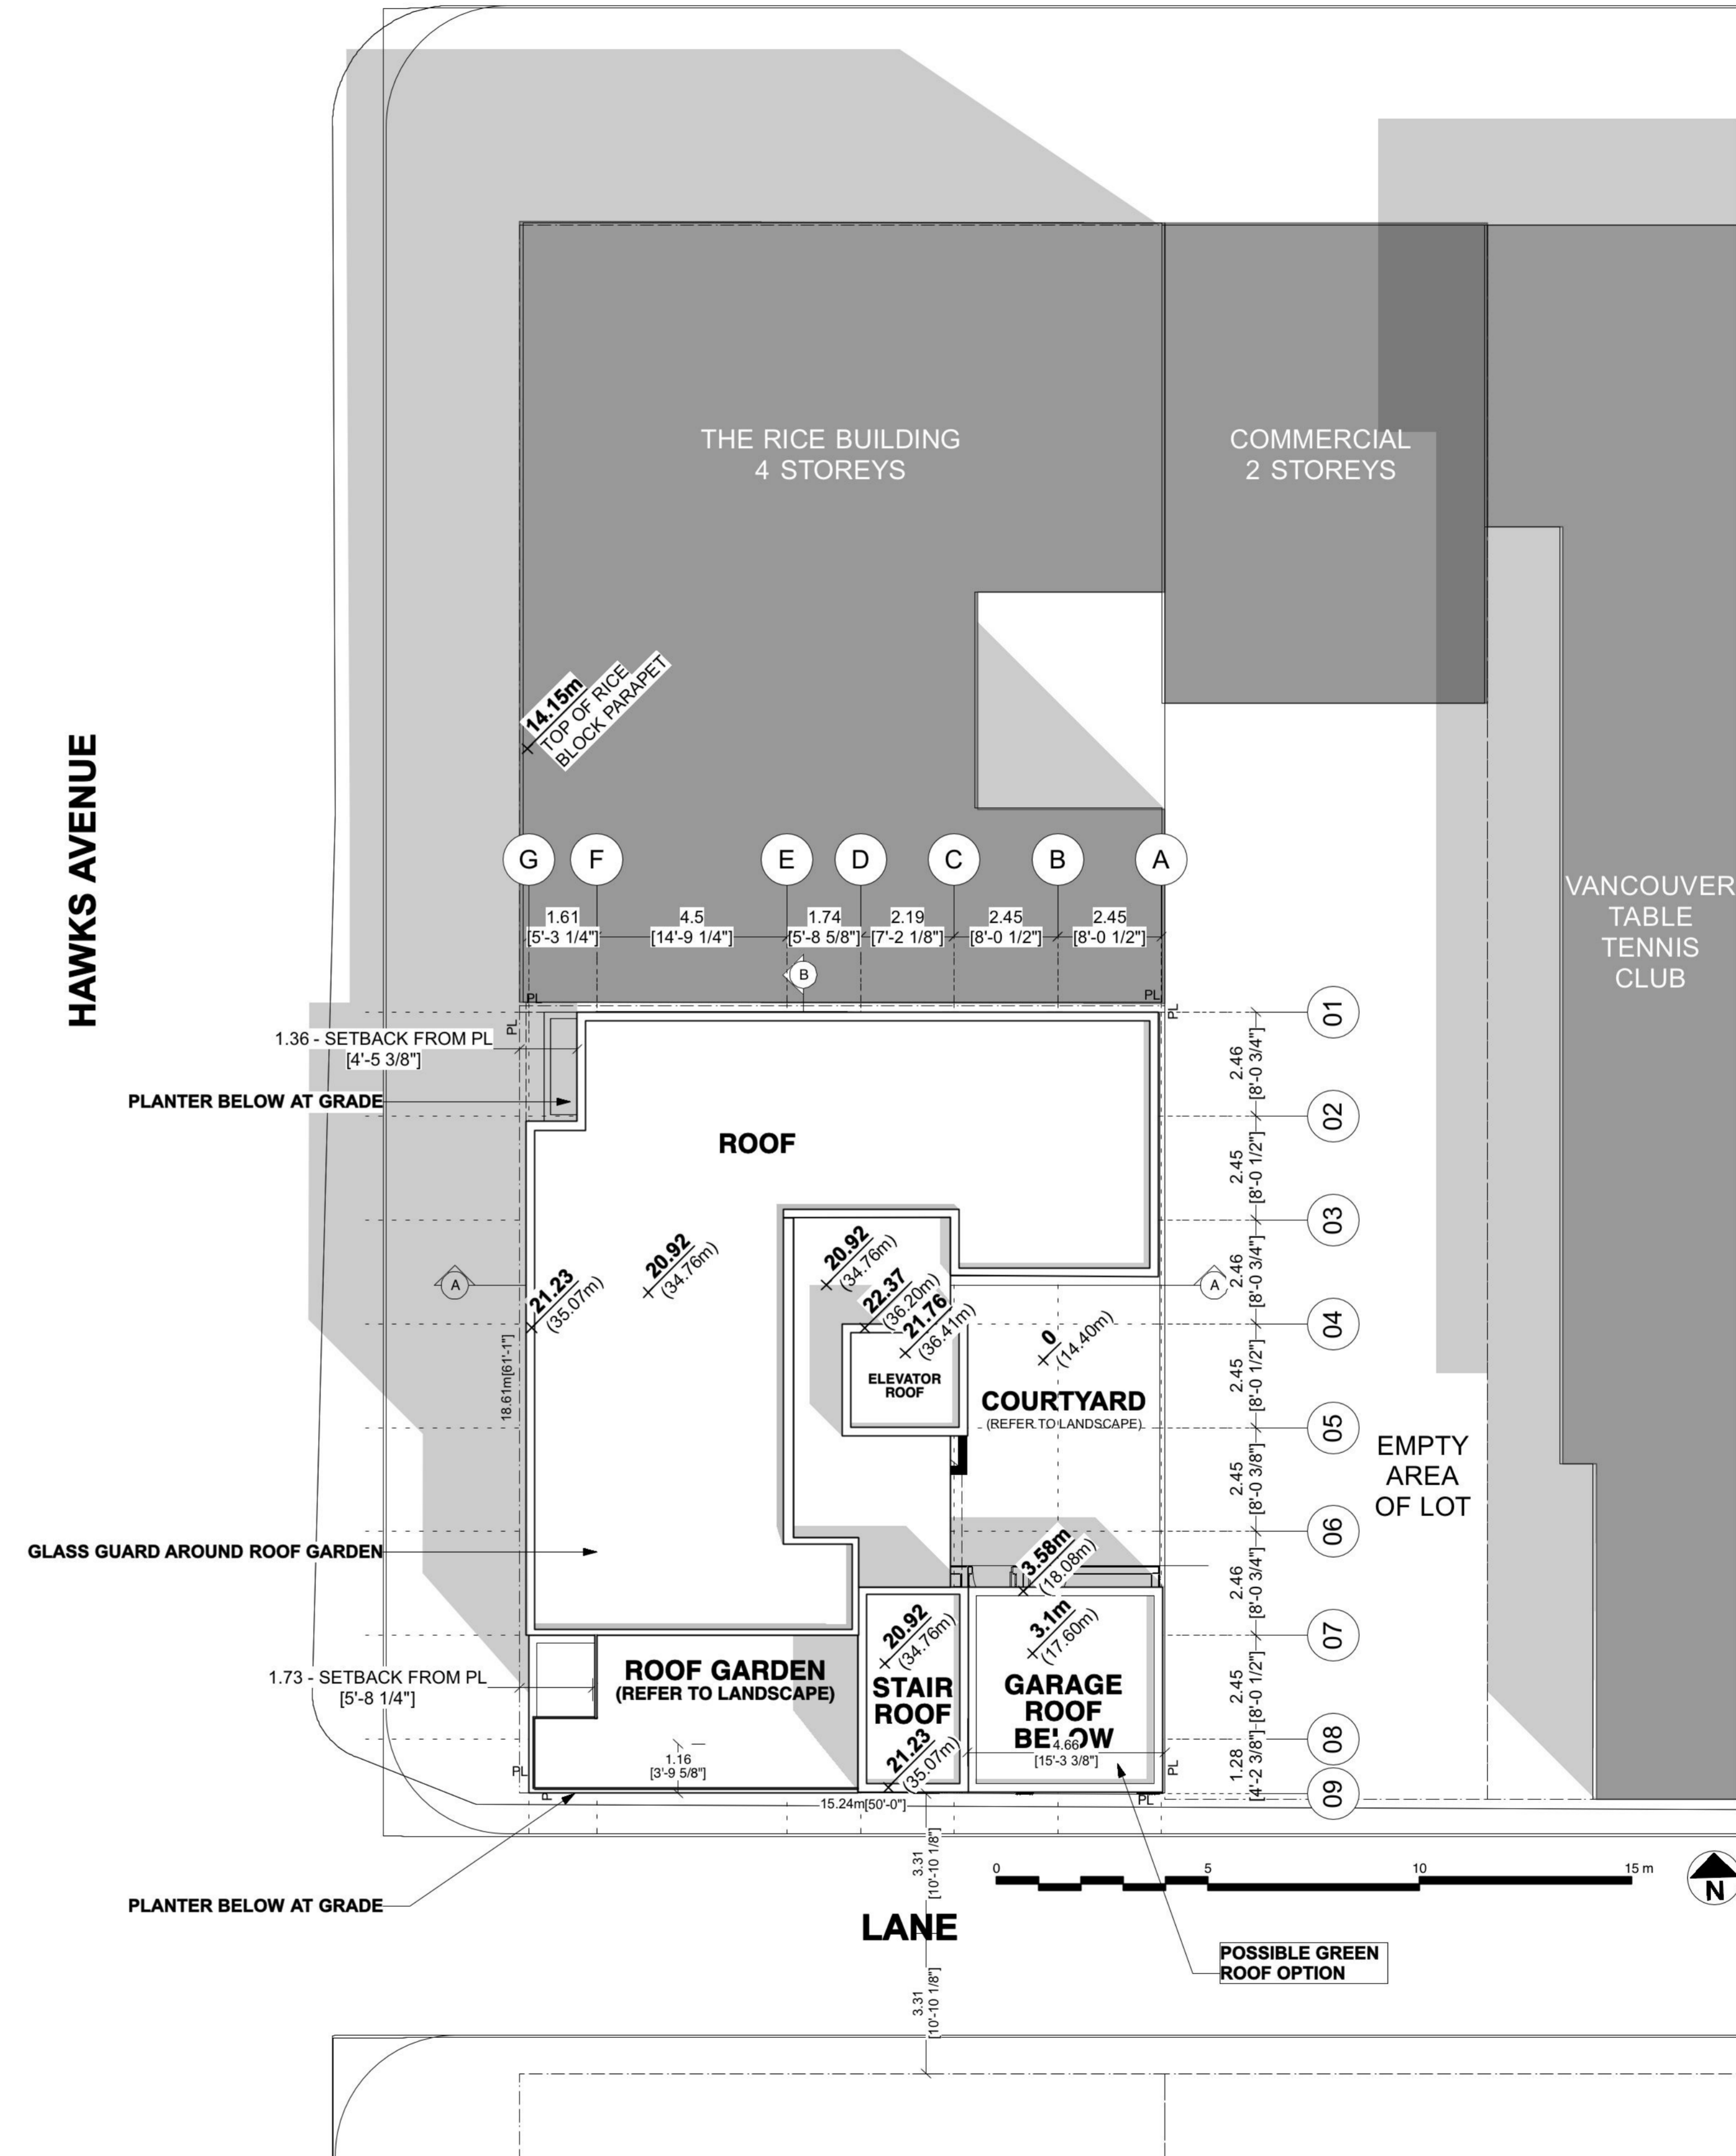

HASTINGS STREET

HAWKS AVENUE

LEGEND:

$\pm 20.83m$  BUILDING ELEVATIONS (GEODEIC ELEVATIONS)

$\pm 20.83m$  GRADE ELEVATION